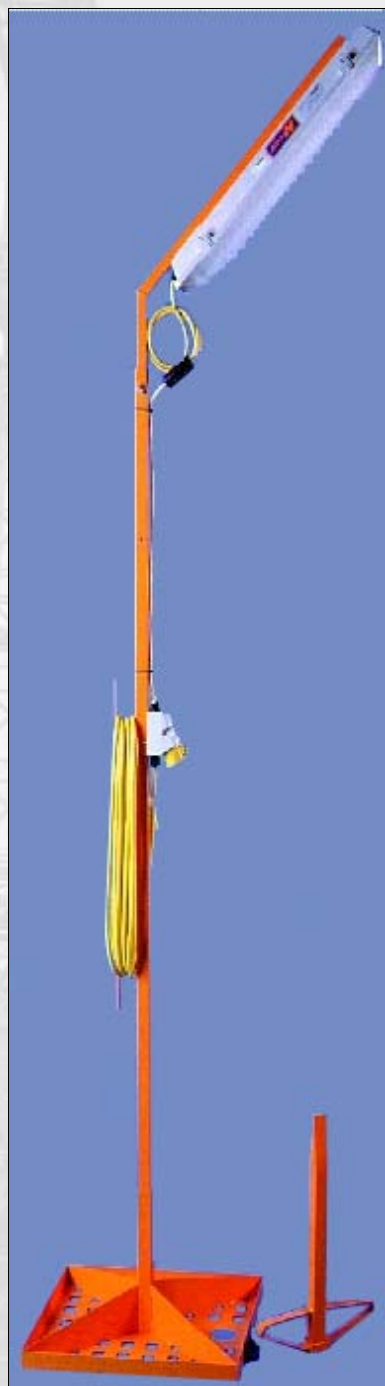

Portable Low Energy Lighting

A range of 110 Volt lighting assemblies designed to provide safe, low energy, low heat site lighting.

← Spikelite designed for Railway Line, Kerb and Perimeter lighting applications. Comprising of a mast adjustable from 2M to 3M c/w a twin 18W IP65 luminaire mounted on a removable section to ease transportation. The mast mounts in a Ground Spike or a floor standing Basket Base.

Item No.	Description
S060467	Spikelite c/w 16A thru' socket, 14M 2.5mm ² cable + 16A plug
S060465	Ground Spike, Heavy Duty, accepts Spikelite mast
S060468	Basket Base

← Tasklite general purpose indoor or outdoor tripod light c/w sockets to supply tools or lights

Item No.	Description
S060496	5' Tube, 2 x 16A sockets
S060065	As above + 3hr Emergency battery pack
S060354	Twin 2' Tubes, 2 x 16A sockets
S060052	As above + 3hr Emergency battery pack

← Multilite Floor stand, 2x18W tubes, 2x16A thru' sockets