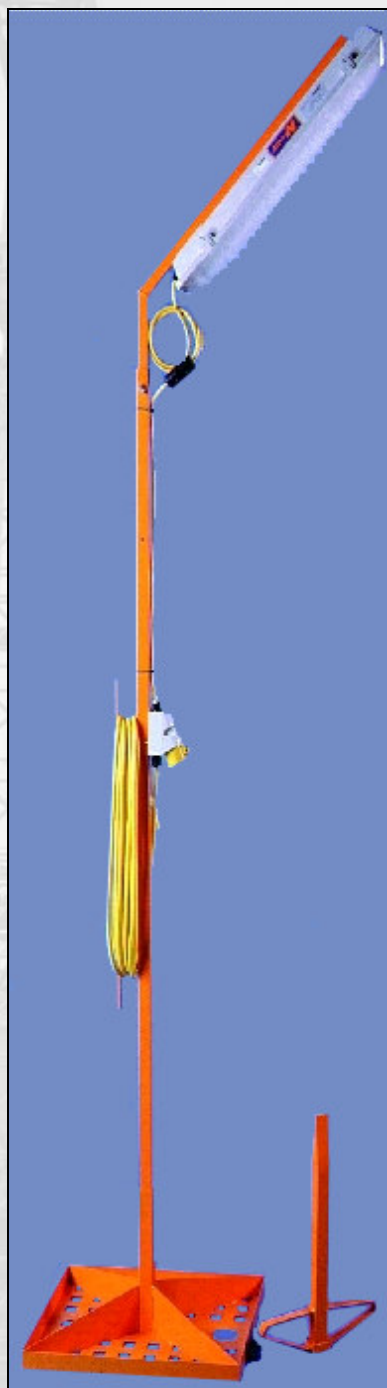

## Portable Low Energy Lighting

A range of 110 Volt lighting assemblies designed to provide safe, low energy, low heat site lighting.

Spikelite

Items: S060467-S060468-S060465

← Spikelite designed for Railway Line, Kerb and Perimeter lighting applications. Comprising of a mast adjustable from 2M to 3M c/w a twin 18W IP65 luminaire mounted on a removable section to ease transportation. The mast mounts in a Ground Spike or a floor standing Basket Base.

Item No.	Description
S060467	Spikelite c/w 16A thru' socket, 14M 2.5mm <sup>2</sup> cable + 16A plug
S060465	Ground Spike, Heavy Duty, accepts Spikelite mast
S060468	Basket Base

Tasklite 2'

Item No. S060354

← Tasklite general purpose indoor or outdoor tripod light c/w sockets to supply tools or lights

Item No.	Description
S060496	5' Tube, 2 x 16A sockets, fully assembled
S060065	As above + 3hr Emergency battery pack
S060765	5' Tube, 2 x 16A sockets, flat pack
S060354	Twin 2', 2 x 16A sockets, fully assembled
S060052	As above + 3hr Emergency battery pack
S060766	Twin 2', 2 x 16A sockets, flat pack

Multilite

Item No. S060518D

← Multilite Floor stand, 2x18W tubes, 2x16A thru' sockets

Mini Tasklite, 38W, 2D, 110V,  
Item No. S060091

THE POWER PROFESSIONALS

**HIGHER POWER** **TRANS POWER** **SAFE POWER** **TEM POWER** **PRO POWER** **GREEN POWER**