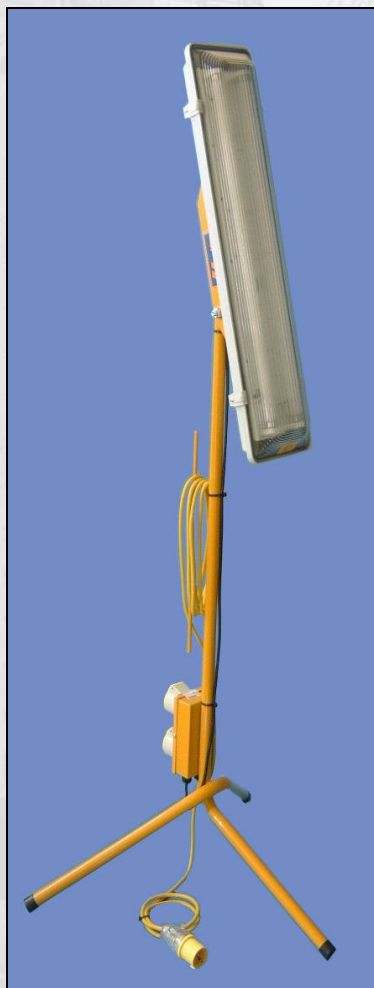

## Portable Low Energy Lighting

A range of 110 Volt lighting assemblies designed to provide safe, low energy, low heat site lighting.

Spikelite

Items: S060467-S060468-S060465

← Spikelite designed for Railway Line, Kerb and Perimeter lighting applications. Comprising of a mast adjustable from 2M to 3M c/w a twin 18W IP65 luminaire mounted on a removable section to ease transportation. The mast mounts in a Ground Spike or a floor standing Basket Base.

Item No.	Description
S060467	Spikelite c/w 16A thru' socket, 14M 2.5mm <sup>2</sup> cable + 16A plug
S060465	Ground Spike, Heavy Duty, accepts Spikelite mast
S060468	Basket Base

Tasklite 2'

Item No. S060354

← Tasklite general purpose indoor or outdoor tripod light c/w sockets to supply tools or lights

Item No.	Description
S060496	5' Tube, 2 x 16A sockets, fully assembled
S060065	As above + 3hr Emergency battery pack
S060765	5' Tube, 2 x 16A sockets, flat pack
S060354	Twin 2', 2 x 16A sockets, fully assembled
S060052	As above + 3hr Emergency battery pack
S060766	Twin 2', 2 x 16A sockets, flat pack