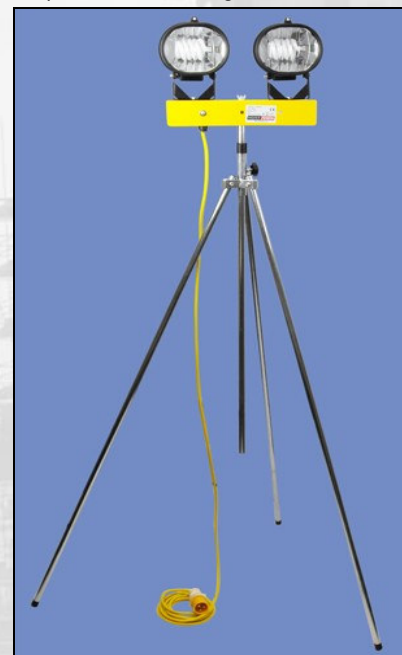

Twin SpiraLite on THCMT Tripod

Part Number	Type	Description
S060741	SPL/C/110/16	Single SpiraLite, Portable
S060742	SPL/T/110/16	Single SpiraLite, Wall / Tripod Mounting
S060753	SPL/2/36/T/110/5/16	Twin SpiraLite, Tripod Mounting
S210018	THCMT	Tripod, Telescopic, Swing Leg, 2.3M
S200022	THTP	Telepod Tripod, 1.8M
S060189	Scaffold Clamp	Half Swivel for Single SpiraLite
S060223	Fixing Kit, M8	To fix S060742 to S060189
S120181	Replacement Spiral CFL, 36W, 110V	

Please note: the SpiraLite does not provide an "instant" light source. Once plugged-in, it takes approximately 1 minute for the full light output to be reached.

THE POWER PROFESSIONALS

HIGHER POWER TRANS POWER SAFE POWER TEM POWER PRO POWER GREEN POWER

- **SOUTH** 1 Thomas Road, Optima Park, Crayford, Kent DA1 4GA Tel: 0845 074 0084 Fax: 0845 074 0085
- **NORTH** Unit 55, Monckton Road Ind Estate, Wakefield WF2 7AL Tel: 0845 074 0086 Fax: 0845 074 0087

www.blakley.co.uk • sales@blakley.co.uk

THE COMPANY RESERVES THE RIGHT TO CHANGE PRODUCTS WITHOUT PRIOR NOTICE.

Cert. No. 902091

HPDS33 - 03/10